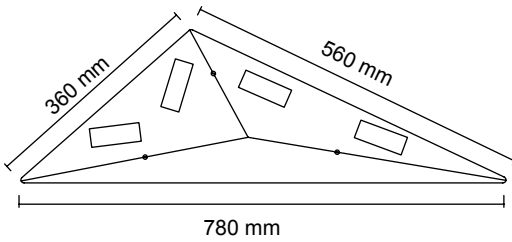

led 12 watt
HERON

⚖ 3 KG

design by Urbi et Orbi
2014