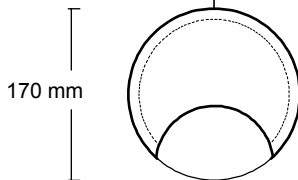

# SUPERFLY W

WALL LAMP

D: 17 CM

---

⚖ 1.5 KG

design by Urbi et Orbi  
2016

170 mm

170 mm