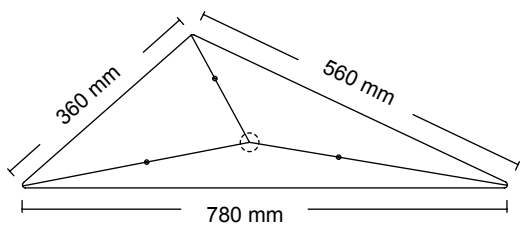

led 3.5 watt

HERON

⚠ 3 KG

design by Urbi et Orbi
2014