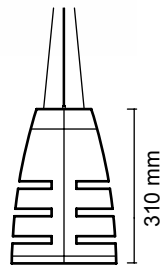

# BATTAGLIA 210

D: 21 CM

H: 31 CM

---

⚖ 5.5 KG

design by Urbi et Orbi  
2015

# BATTAGLIA 150

D: 15 CM

H: 21 CM

---

👤 1 KG

design by Urbi et Orbi  
2015

150 mm

# LUNA

D: 23 CM

H: 18 CM

⚖ 3.7 KG

design by Urbi et Orbi  
2015