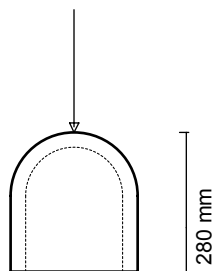

# LUNA

D: 23 CM

H: 18 CM

⚖ 3.7 KG

design by Urbi et Orbi  
2015

# HEDERA

D: 26 CM

H: 28 CM

⚖ 7.7 KG

design by Urbi et Orbi

2015

## MONS 28

D: 28 CM

H: 12 CM

⚖ 2.5 KG

design by Urbi et Orbi  
2012