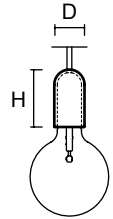

# CALIX 14

D: 14 CM

H: 13 CM

⚖ 0.8 KG

design by Urbi et Orbi  
2012

# DOLIO Q

D: 7 CM  
H: 9 CM

⚖️ 0.4 KG

design by Urbi et Orbi  
2012

# DOLIO

(M) D: 6 CM – H: 9 CM  
(L) D: 7 CM – H: 10 CM

⚖️ (M) 0.25 KG - (L) 0.5 KG

design by Urbi et Orbi  
2012