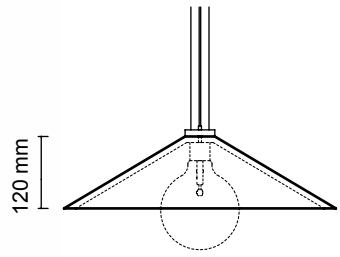

# LUNA

D: 23 CM

H: 18 CM

⚖ 3.7 KG

design by Urbi et Orbi  
2015

# HEDERA

D: 26 CM

H: 28 CM

⚖ 7.7 KG

design by Urbi et Orbi

2015