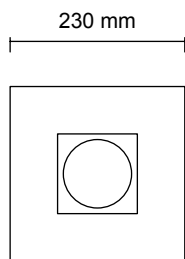

LANTERN

FLOOR LAMP

LED MODULE IP65

23 x 23 CM

H: 31 CM

⚖ 6 KG

design by Urbi et Orbi

2014