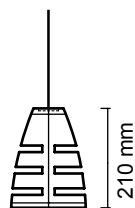

# BATTAGLIA 210

D: 21 CM

H: 31 CM

---

⚖ 5.5 KG

design by Urbi et Orbi  
2015

# BATTAGLIA 150

D: 15 CM

H: 21 CM

---

👤 1 KG

design by Urbi et Orbi  
2015

150 mm

# LUNA

D: 23 CM

H: 18 CM

⚖ 3.7 KG

design by Urbi et Orbi  
2015