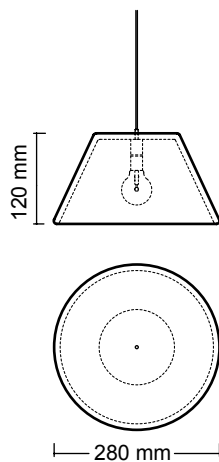

# LUNA

D: 23 CM

H: 18 CM

⚖ 3.7 KG

design by Urbi et Orbi  
2015

# HEDERA

D: 26 CM

H: 28 CM

⚖ 7.7 KG

design by Urbi et Orbi

2015

# MONS 45

D: 45 CM

H: 12 CM

---

⚖ 4.5 KG

design by Urbi et Orbi  
2012

## MONS 28

D: 28 CM

H: 12 CM

⚖ 2.5 KG

design by Urbi et Orbi  
2012