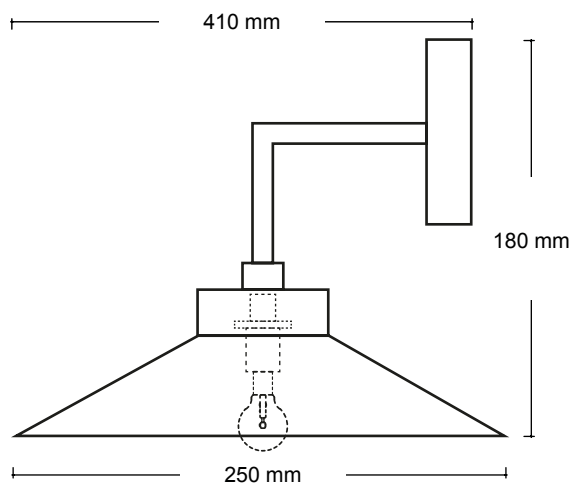

STRADA

D: 25 CM

H: 18 CM

L: 41CM

⚖ 2 KG

design by Urbi et Orbi
2015