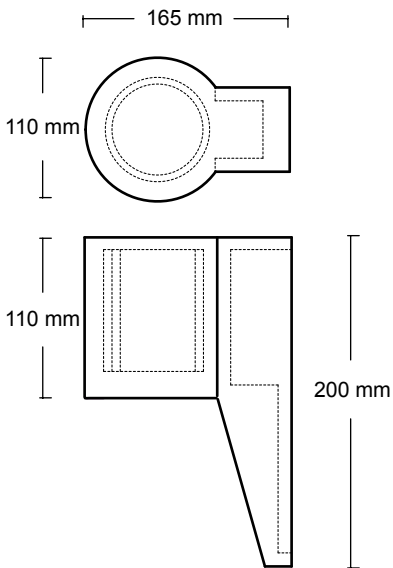

Papadopoulos Polivios / Architect

Raptis Elias / graphics

**Valentino Marengo / product designer & visual artist**

**LIGHTING**

**REF**

LED MODULE IP65  
11 x 9 CM  
H: 20 CM

⚖ 1.5 KG

design by Valentino Marengo  
2017

# PAPEL

D: 7 CM  
H: 27 CM

⚖ 1 KG

design by Valentino Marengo  
2017

# DESMI

LED MODULE IP65

34.5 x 10 CM

H: 13 CM

⚖ 3.5 KG

design by Valentino Marengo  
2017

62 mm

292 mm

## **ARETHA T**

TABLE LAMP

27 x 18 CM

DEPTH: 5CM

---

⚖ 1.5 KG

design by Urbi et Orbi  
2016