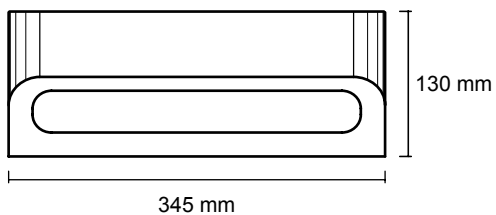

# PROJECTA

LED MODULE IP65

16.5 x 11 CM

H: 20 CM

⚖ 2.5 KG

design by Valentino Marengo

2017

# DESMI

LED MODULE IP65

34.5 x 10 CM

H: 13 CM

⚖ 3.5 KG

design by Valentino Marengo  
2017

62 mm

292 mm