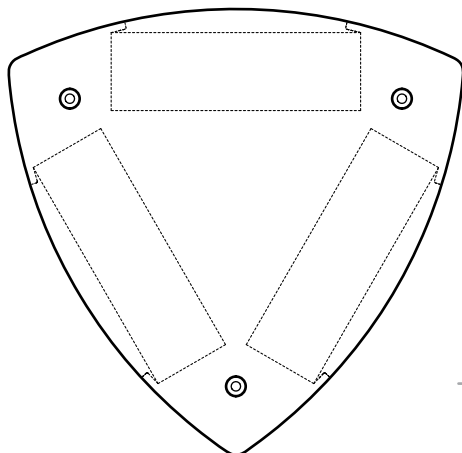

# DESMI

LED MODULE IP65

34.5 x 10 CM

H: 13 CM

⚖ 3.5 KG

design by Valentino Marengo  
2017

62 mm

292 mm