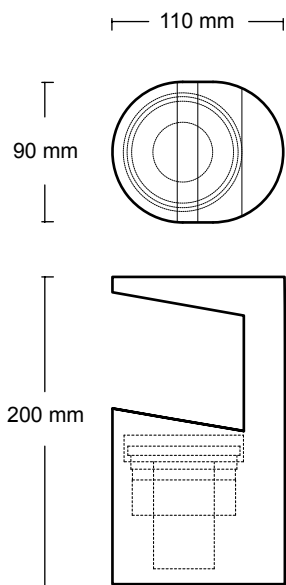

REF

LED MODULE IP65
11 x 9 CM
H: 20 CM

⚖ 1.5 KG

design by Valentino Marengo
2017