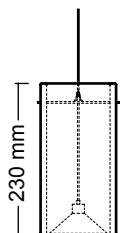

# AMPULLA

D: 8 CM  
H: 18.5 CM

---

0.85 KG

design by Urbi et Orbi  
2013

# PHARI

D: 8 CM  
H: 18 CM

---

⚖️ 1.3 KG

design by Urbi et Orbi  
2013

# CYLINDRUS 125

D: 12.5 CM

H: 23 CM

---

👤 2.5 KG

design by Urbi et Orbi  
2013

# INEST

10 x 10 CM  
H: 9 CM

---

1.5 KG

design by Urbi et Orbi  
2014