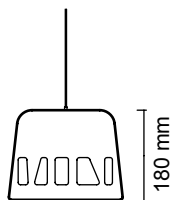

# BATTAGLIA 210

D: 21 CM

H: 31 CM

---

⚖ 5.5 KG

design by Urbi et Orbi  
2015

# BATTAGLIA 150

D: 15 CM

H: 21 CM

---

👤 1 KG

design by Urbi et Orbi  
2015

150 mm

# LUNA

D: 23 CM

H: 18 CM

⚖ 3.7 KG

design by Urbi et Orbi  
2015