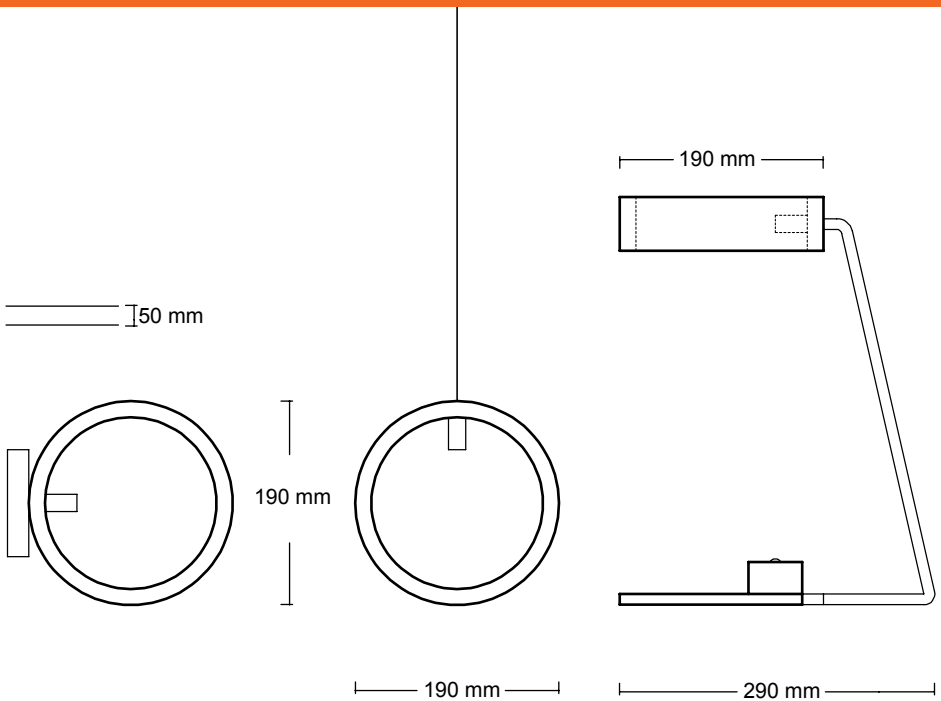

# DESMI

LED MODULE IP65

34.5 x 10 CM

H: 13 CM

⚖ 3.5 KG

design by Valentino Marengo  
2017

62 mm

292 mm

## **GHETTO T**

TABLE LAMP

D: 19 CM

H: 40 CM

DEPTH: 5CM

---

⚖ 3 KG

design by Urbi et Orbi  
2016

# GHETTO W

WALL LAMP

D: 19 CM

DEPTH: 5 CM

---

⚖ 1 KG

design by Urbi et Orbi  
2016

*“FUNKY” series*

## MACEO W

WALL LAMP

H: 10 CM

D: 4 CM

---

⚖ 0.5 KG

design by Urbi et Orbi  
2016