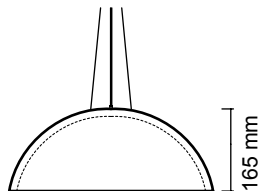

# MACEO W2

WALL LAMP

H: 24 CM

D: 4 CM

⚠ 1 KG

design by Urbi et Orbi  
2016

# GLOBUS 410

D: 41 CM

H: 16.5 CM

---

⚠ 5.5 KG

design by Urbi et Orbi  
2015

# GLOBUS 280

D: 28 CM

H: 13 CM

---

⚠ 2 KG

design by Urbi et Orbi  
2012