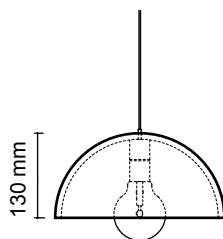

# GLOBUS 410

D: 41 CM

H: 16.5 CM

---

⚠ 5.5 KG

design by Urbi et Orbi  
2015

# GLOBUS 280

D: 28 CM

H: 13 CM

---

⚠ 2 KG

design by Urbi et Orbi  
2012