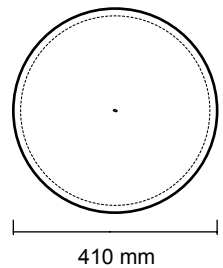

## MACEO W

WALL LAMP

H: 10 CM

D: 4 CM

---

⚖ 0.5 KG

design by Urbi et Orbi  
2016

# MACEO W2

WALL LAMP

H: 24 CM

D: 4 CM

⚠ 1 KG

design by Urbi et Orbi  
2016

# GLOBUS 410

D: 41 CM

H: 16.5 CM

---

⚠ 5.5 KG

design by Urbi et Orbi  
2015

# GLOBUS 280

D: 28 CM

H: 13 CM

---

⚠ 2 KG

design by Urbi et Orbi  
2012