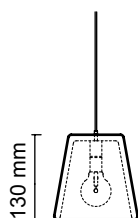

# CYLINDRUS 125

D: 12.5 CM

H: 23 CM

---

👤 2.5 KG

design by Urbi et Orbi  
2013

# INEST

10 x 10 CM  
H: 9 CM

---

1.5 KG

design by Urbi et Orbi  
2014

# CALIX 18

D: 18 CM

H: 16 CM

⚖ 2 KG

design by Urbi et Orbi  
2012

# CALIX 14

D: 14 CM

H: 13 CM

⚖ 0.8 KG

design by Urbi et Orbi  
2012