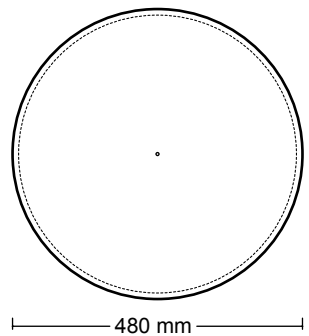

# GLOBUS 410

D: 41 CM

H: 16.5 CM

---

⚠ 5.5 KG

design by Urbi et Orbi  
2015

# GLOBUS 280

D: 28 CM

H: 13 CM

---

⚠ 2 KG

design by Urbi et Orbi  
2012

# ROTA

D: 48 CM

H: 9 CM

---

⚠ 9 KG

design by Urbi et Orbi  
2013

led 3.5 watt

**HERON**