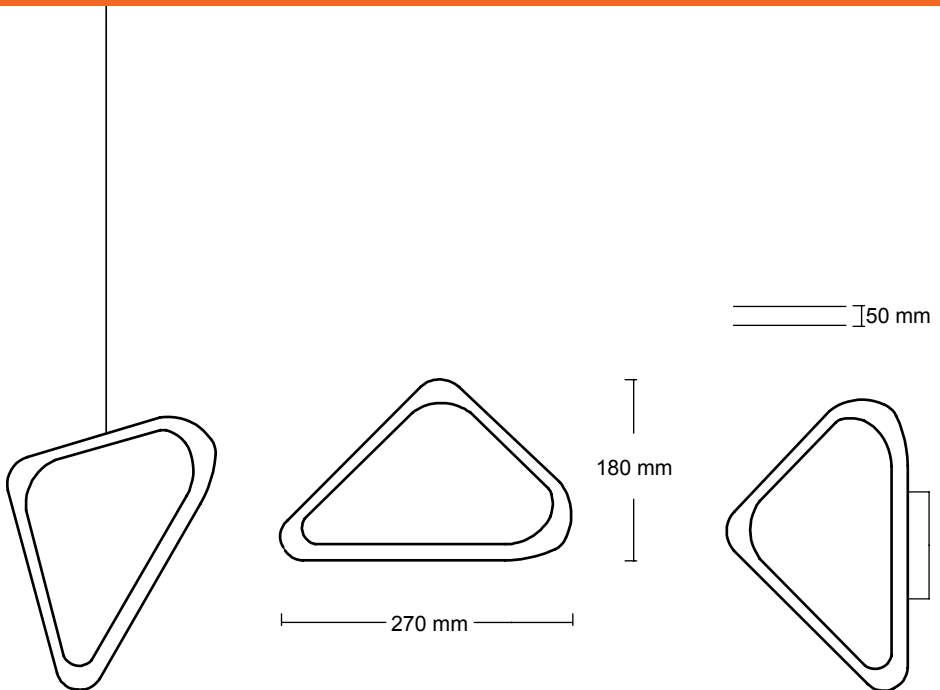

# DESMI

LED MODULE IP65

34.5 x 10 CM

H: 13 CM

⚖ 3.5 KG

design by Valentino Marengo  
2017

62 mm

292 mm

## **ARETHA T**

TABLE LAMP

27 x 18 CM

DEPTH: 5CM

---

⚖ 1.5 KG

design by Urbi et Orbi  
2016

# ARETHA W

WALL LAMP

27 x 18 CM

DEPTH: 5CM

---

⚖ 1.5 KG

design by Urbi et Orbi  
2016

*“FUNKY” series*

## **GHETTO T**

TABLE LAMP

D: 19 CM

H: 40 CM

DEPTH: 5CM

---

⚖ 3 KG

design by Urbi et Orbi  
2016