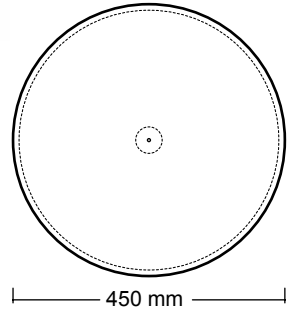

# LUNA

D: 23 CM

H: 18 CM

⚖ 3.7 KG

design by Urbi et Orbi  
2015

# HEDERA

D: 26 CM

H: 28 CM

⚖ 7.7 KG

design by Urbi et Orbi

2015

# MONS 45

D: 45 CM

H: 12 CM

---

⚖ 4.5 KG

design by Urbi et Orbi  
2012

## MONS 28

D: 28 CM

H: 12 CM

⚖ 2.5 KG

design by Urbi et Orbi  
2012