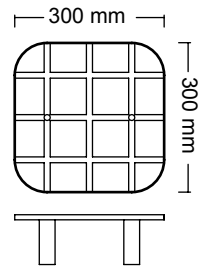

# QUADRATA N

30 x 30 CM

H: 9 CM

⚖ 3.5 KG

design by Valentino Marengo

2015

# QUADRATA G

30 x 30 CM

H: 9 CM

⚖ 3.5 KG

design by Valentino Marengo

2015

# QUADRATA L

30 x 30 CM

H: 9 CM

⚖ 3.5 KG

design by Valentino Marengo

2015