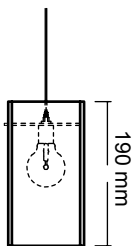

# AMPULLA

D: 8 CM  
H: 18.5 CM

---

0.85 KG

design by Urbi et Orbi  
2013

# PHARI

D: 8 CM  
H: 18 CM

---

⚖️ 1.3 KG

design by Urbi et Orbi  
2013

# CYLINDRUS 125

D: 12.5 CM

H: 23 CM

---

👤 2.5 KG

design by Urbi et Orbi  
2013

# INEST

10 x 10 CM  
H: 9 CM

---

1.5 KG

design by Urbi et Orbi  
2014