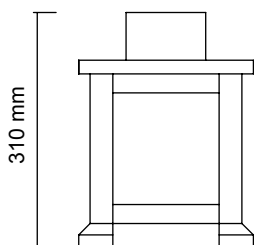

LANTERN

FLOOR LAMP

LED MODULE IP65

23 x 23 CM

H: 31 CM

⚖ 6 KG

design by Urbi et Orbi

2014