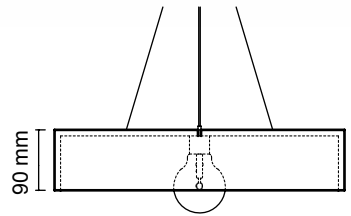

# GLOBUS 280

D: 28 CM

H: 13 CM

---

⚠ 2 KG

design by Urbi et Orbi  
2012