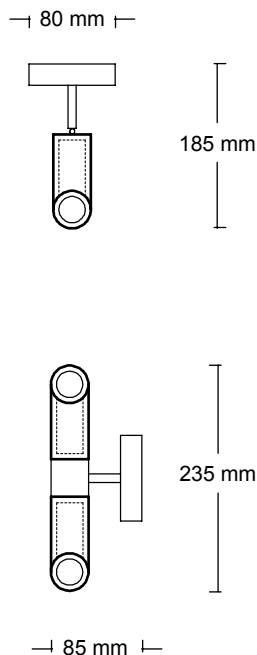

## MACEO W

WALL LAMP

H: 10 CM

D: 4 CM

---

⚖ 0.5 KG

design by Urbi et Orbi  
2016

## MACEO T

TABLE LAMP

H: 50 CM

---

⚖ 3 KG

design by Urbi et Orbi  
2016

# MACEO W2

WALL LAMP

H: 24 CM

D: 4 CM

⚠ 1 KG

design by Urbi et Orbi  
2016

# GLOBUS 410

D: 41 CM

H: 16.5 CM

---

⚠ 5.5 KG

design by Urbi et Orbi  
2015