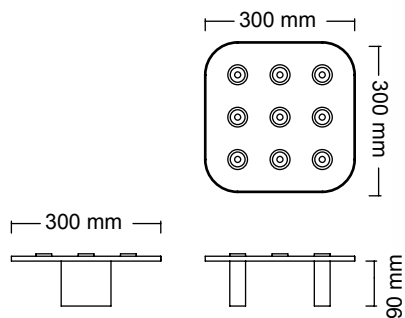

# DOLIO

(M) D: 6 CM – H: 9 CM  
(L) D: 7 CM – H: 10 CM

⚖️ (M) 0.25 KG - (L) 0.5 KG

design by Urbi et Orbi  
2012

# QUADRATA X

30 x 30 CM

H: 9 CM

⚖ 3.5 KG

design by Valentino Marengo

2015

# QUADRATA N

30 x 30 CM

H: 9 CM

⚖ 3.5 KG

design by Valentino Marengo

2015

# QUADRATA G

30 x 30 CM

H: 9 CM

⚖ 3.5 KG

design by Valentino Marengo

2015