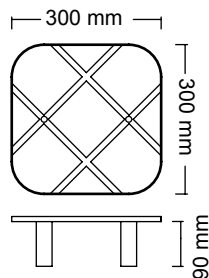

# DOLIO

(M) D: 6 CM – H: 9 CM  
(L) D: 7 CM – H: 10 CM

⚖️ (M) 0.25 KG - (L) 0.5 KG

design by Urbi et Orbi  
2012

# STRADA

D: 25 CM

H: 18 CM

L: 41CM

⚖ 2 KG

design by Urbi et Orbi  
2015

# QUADRATA X

30 x 30 CM

H: 9 CM

⚖ 3.5 KG

design by Valentino Marengo

2015

# QUADRATA N

30 x 30 CM

H: 9 CM

⚖ 3.5 KG

design by Valentino Marengo

2015