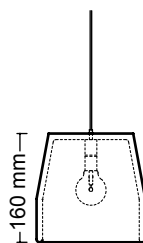

# AMPULLA

D: 8 CM  
H: 18.5 CM

---

0.85 KG

design by Urbi et Orbi  
2013

# CYLINDRUS 125

D: 12.5 CM

H: 23 CM

---

👤 2.5 KG

design by Urbi et Orbi  
2013

# INEST

10 x 10 CM  
H: 9 CM

---

1.5 KG

design by Urbi et Orbi  
2014

# CALIX 18

D: 18 CM

H: 16 CM

⚖ 2 KG

design by Urbi et Orbi  
2012