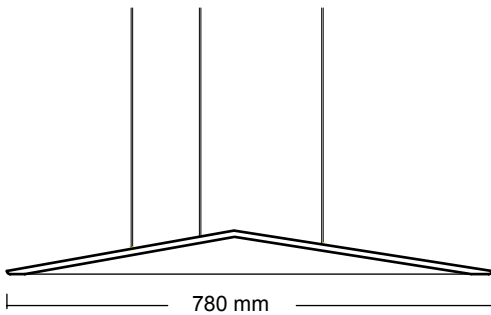

led 12 watt
HERON

⚖ 3 KG

design by Urbi et Orbi
2014