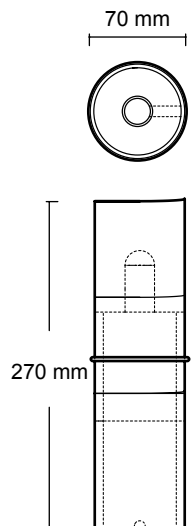

Papadopoulos Polivios / Architect

Raptis Elias / graphics

**Valentino Marengo / product designer & visual artist**

**LIGHTING**

**REF**

LED MODULE IP65  
11 x 9 CM  
H: 20 CM

⚖ 1.5 KG

design by Valentino Marengo  
2017

# PAPEL

D: 7 CM  
H: 27 CM

⚖ 1 KG

design by Valentino Marengo  
2017

# DESMI

LED MODULE IP65

34.5 x 10 CM

H: 13 CM

⚖ 3.5 KG

design by Valentino Marengo  
2017

62 mm

292 mm

## **ARETHA T**

TABLE LAMP

27 x 18 CM

DEPTH: 5CM

---

⚖ 1.5 KG

design by Urbi et Orbi  
2016