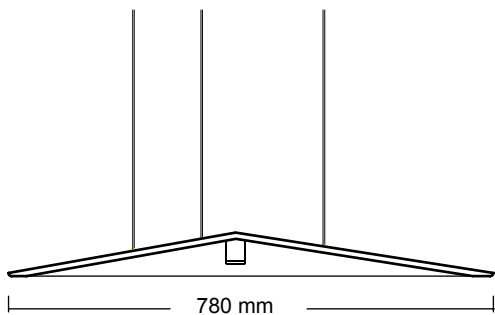

# GLOBUS 410

D: 41 CM

H: 16.5 CM

---

⚠ 5.5 KG

design by Urbi et Orbi  
2015

# GLOBUS 280

D: 28 CM

H: 13 CM

---

⚠ 2 KG

design by Urbi et Orbi  
2012

# ROTA

D: 48 CM

H: 9 CM

---

⚠ 9 KG

design by Urbi et Orbi  
2013

led 3.5 watt

**HERON**