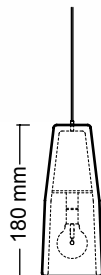

# IGNIS NOX

D: 8 CM

H: 59 CM

---

⚖ 2.5 KG

design by Urbi et Orbi  
2015

# AMPULLA

D: 8 CM  
H: 18.5 CM

---

0.85 KG

design by Urbi et Orbi  
2013

# PHARI

D: 8 CM  
H: 18 CM

---

⚖️ 1.3 KG

design by Urbi et Orbi  
2013

# CYLINDRUS 125

D: 12.5 CM

H: 23 CM

---

👤 2.5 KG

design by Urbi et Orbi  
2013