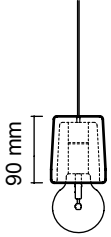

# CALIX 18

D: 18 CM

H: 16 CM

⚖ 2 KG

design by Urbi et Orbi  
2012

# CALIX 14

D: 14 CM

H: 13 CM

⚖ 0.8 KG

design by Urbi et Orbi  
2012

# DOLIO Q

D: 7 CM  
H: 9 CM

⚖️ 0.4 KG

design by Urbi et Orbi  
2012

# DOLIO

(M) D: 6 CM – H: 9 CM  
(L) D: 7 CM – H: 10 CM

⚖️ (M) 0.25 KG - (L) 0.5 KG

design by Urbi et Orbi  
2012