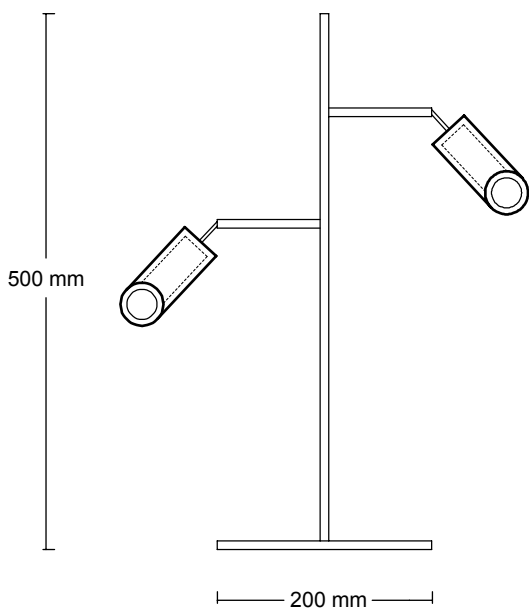

## MACEO W

WALL LAMP

H: 10 CM

D: 4 CM

---

⚖ 0.5 KG

design by Urbi et Orbi  
2016

# MACEO W2

WALL LAMP

H: 24 CM

D: 4 CM

⚠ 1 KG

design by Urbi et Orbi  
2016

# GLOBUS 410

D: 41 CM

H: 16.5 CM

---

⚠ 5.5 KG

design by Urbi et Orbi  
2015

# GLOBUS 280

D: 28 CM

H: 13 CM

---

⚠ 2 KG

design by Urbi et Orbi  
2012