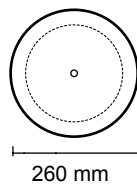

# LUNA

D: 23 CM

H: 18 CM

⚖ 3.7 KG

design by Urbi et Orbi  
2015

# HEDERA

D: 26 CM

H: 28 CM

⚖ 7.7 KG

design by Urbi et Orbi

2015