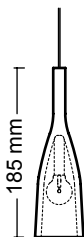

## MONS 28

D: 28 CM

H: 12 CM

⚖ 2.5 KG

design by Urbi et Orbi  
2012

# IGNIS NOX

D: 8 CM

H: 59 CM

---

⚖ 2.5 KG

design by Urbi et Orbi  
2015

# IGNIS VER

D: 8 CM

H: 59 CM

---

2 KG

design by Urbi et Orbi  
2015

# AMPULLA

D: 8 CM  
H: 18.5 CM

---

0.85 KG

design by Urbi et Orbi  
2013