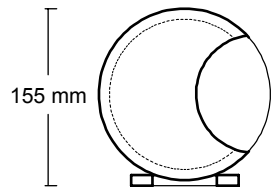

# SUPERFLY W

WALL LAMP

D: 17 CM

---

⚖ 1.5 KG

design by Urbi et Orbi  
2016

170 mm

170 mm

## MACEO W

WALL LAMP

H: 10 CM

D: 4 CM

---

⚖ 0.5 KG

design by Urbi et Orbi  
2016