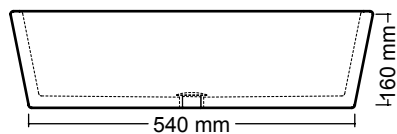

H: 1 4 CM

⚖ 28 KG

design by Valentino Marengo
2017

700 mm

IMMISSIO 60

58 x 38 CM

H: 16 CM

⚠ 24 KG

design by Urbi et Orbi

2012

IMMISSIO 40

38 x 38 CM

H: 16 CM

⚠ 18 KG

design by Urbi et Orbi

2012

CONICIS 60

59 x 39 CM

H: 16 CM

🏠 19 KG

design by Urbi et Orbi

2013

CONICIS 40

39 x 39 CM

H: 16 CM

🏠 15 KG

design by Urbi et Orbi
2013

INVIVO 60

58 x 38 CM

H: 16 CM

⚖ 25 KG

design by Urbi et Orbi
2013