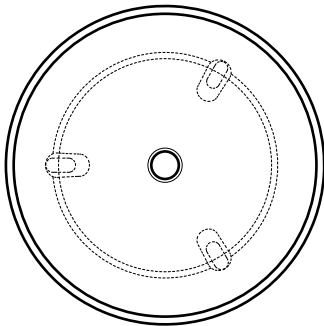

H: 16 CM

⚖️ 25 KG

design by Valentino Marengo
2017

580 mm

330 mm

435 mm

125 mm

CALDERA

D: 43.5 CM
BASE: 33 CM
H: 12.5 CM

⚠ 7 KG

design by Valentino Marengo
2017

BULBO

D: 40 x 36.5
BASE: 28 CM
H: 18 CM

⚖️ 14 KG

design by Valentino Marengo
2017

345 mm

— 170 mm —

— 300 mm —

CIRCUM 3826

D: 38 CM

BASE: 26.5 CM

H: 26 CM

⚖ 10 KG

design by Urbi et Orbi
2013

380 mm

260 mm

265 mm

380 mm

CIRCUM 3831

D: 38 CM
BASE: 23.5 CM
H: 31 CM

11 KG

design by Urbi et Orbi
2013