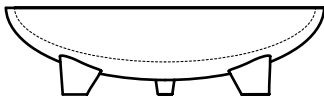

WASHBASIN

TRACCIA

70 x 45 CM

H: 14 CM

⚖️ 28 KG

design by Valentino Marengo
2017

OMBRA

58 x 38 CM

H: 16 CM

⚖️ 25 KG

design by Valentino Marengo
2017

580 mm

330 mm

435 mm

125 mm

CALDERA

D: 43.5 CM
BASE: 33 CM
H: 12.5 CM

⚠ 7 KG

design by Valentino Marengo
2017

BULBO

D: 40 x 36.5
BASE: 28 CM
H: 18 CM

⚖️ 14 KG

design by Valentino Marengo
2017

345 mm

140 mm

185 mm

OBLIQUO

D: 34.5 CM
H: 18.5 x 14 CM

7 KG

design by Valentino Marengo
2017

IMMISSIO 70

70 x 45 CM