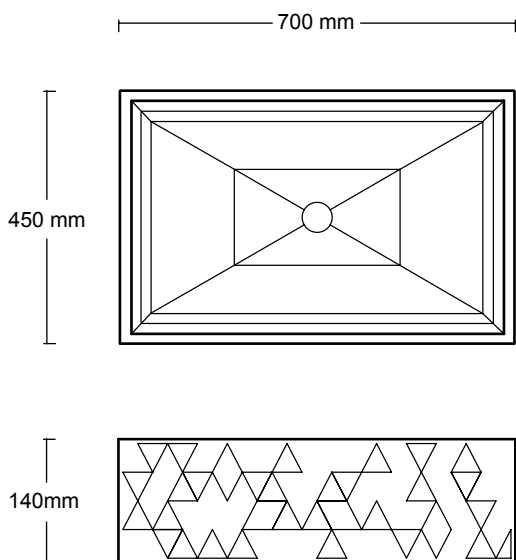

TRACCIA

70 x 45 CM

H: 14 CM

⚖️ 28 KG

design by Valentino Marengo
2017