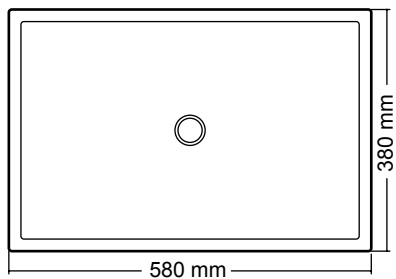

H: 16 CM

⚖️ 25 KG

design by Valentino Marengo
2017

580 mm

330 mm

435 mm

125 mm

CALDERA

D: 43.5 CM
BASE: 33 CM
H: 12.5 CM

⚠ 7 KG

design by Valentino Marengo
2017

BULBO

D: 40 x 36.5
BASE: 28 CM
H: 18 CM

⚖️ 14 KG

design by Valentino Marengo
2017

345 mm

140 mm

185 mm

OBLIQUO

D: 34.5 CM
H: 18.5 x 14 CM

7 KG

design by Valentino Marengo
2017

IMMISSIO 70

70 x 45 CM

H: 1 4 CM

⚖ 28 KG

design by Valentino Marengo
2017

700 mm

IMMISSIO 60

58 x 38 CM

H: 16 CM

⚠ 24 KG