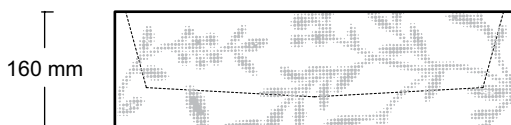

WASHBASIN

TRACCIA

70 x 45 CM

H: 14 CM

⚖️ 28 KG

design by Valentino Marengo
2017

OMBRA

58 x 38 CM

H: 16 CM

⚖️ 25 KG

design by Valentino Marengo
2017

580 mm

330 mm

435 mm

125 mm

CALDERA

D: 43.5 CM
BASE: 33 CM
H: 12.5 CM

⚠ 7 KG

design by Valentino Marengo
2017

BULBO

D: 40 x 36.5
BASE: 28 CM
H: 18 CM

⚖️ 14 KG

design by Valentino Marengo
2017

345 mm