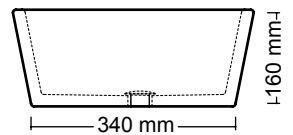

H: 1 4 CM

⚖ 28 KG

design by Valentino Marengo
2017

700 mm

IMMISSIO 60

58 x 38 CM

H: 16 CM

⚠ 24 KG

design by Urbi et Orbi

2012

IMMISSIO 40

38 x 38 CM

H: 16 CM

⚠ 18 KG

design by Urbi et Orbi

2012

CONICIS 60

59 x 39 CM

H: 16 CM

🏠 19 KG

design by Urbi et Orbi

2013

CONICIS 40

39 x 39 CM

H: 16 CM

🏠 15 KG

design by Urbi et Orbi
2013

INVIVO 60

58 x 38 CM

H: 16 CM

⚖ 25 KG

design by Urbi et Orbi
2013