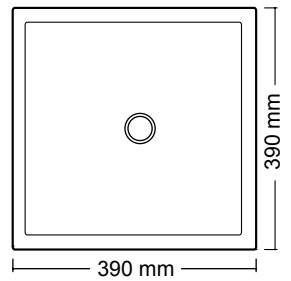

H: 1 4 CM

⚖ 28 KG

design by Valentino Marengo
2017

700 mm

IMMISSIO 60

58 x 38 CM

H: 16 CM

⚠ 24 KG

design by Urbi et Orbi

2012

IMMISSIO 40

38 x 38 CM

H: 16 CM

⚠ 18 KG

design by Urbi et Orbi

2012

CONICIS 60

59 x 39 CM

H: 16 CM

🏠 19 KG

design by Urbi et Orbi

2013

CONICIS 40

39 x 39 CM

H: 16 CM

🏠 15 KG

design by Urbi et Orbi
2013

INVIVO 60

58 x 38 CM

H: 16 CM

⚖ 25 KG

design by Urbi et Orbi
2013