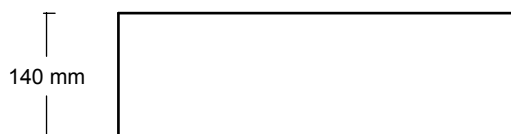

D: 43.5 CM
BASE: 33 CM
H: 12.5 CM

⚠ 7 KG

design by Valentino Marengo
2017

BULBO

D: 40 x 36.5
BASE: 28 CM
H: 18 CM

⚖️ 14 KG

design by Valentino Marengo
2017

345 mm

140 mm

185 mm

OBLIQUO

D: 34.5 CM
H: 18.5 x 14 CM

7 KG

design by Valentino Marengo
2017

IMMISSIO 70

70 x 45 CM

H: 1 4 CM

⚖ 28 KG

design by Valentino Marengo
2017

700 mm

IMMISSIO 60

58 x 38 CM

H: 16 CM

⚠ 24 KG