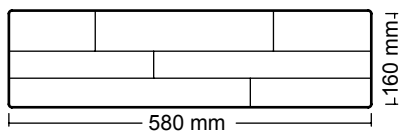

H: 16 CM

🏠 15 KG

design by Urbi et Orbi
2013

INVIVO 60

58 x 38 CM

H: 16 CM

⚖ 25 KG

design by Urbi et Orbi
2013