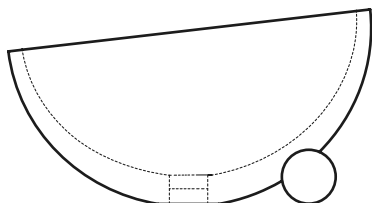

H: 16 CM

⚖️ 25 KG

design by Valentino Marengo
2017

580 mm

330 mm

435 mm

125 mm

CALDERA

D: 43.5 CM
BASE: 33 CM
H: 12.5 CM

⚠ 7 KG

design by Valentino Marengo
2017

BULBO

D: 40 x 36.5
BASE: 28 CM
H: 18 CM

⚖️ 14 KG

design by Valentino Marengo
2017

345 mm

140 mm

185 mm

OBLIQUO

D: 34.5 CM
H: 18.5 x 14 CM

7 KG

design by Valentino Marengo
2017

IMMISSIO 70

70 x 45 CM

H: 1 4 CM

⚖ 28 KG

design by Valentino Marengo
2017

700 mm

IMMISSIO 60

58 x 38 CM

H: 16 CM

⚠ 24 KG