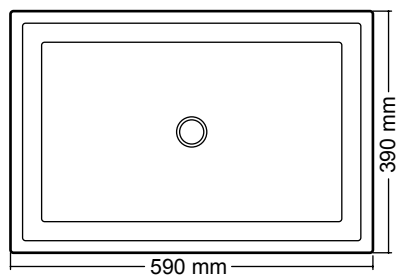

H: 1 4 CM

⚖ 28 KG

design by Valentino Marengo
2017

700 mm

IMMISSIO 60

58 x 38 CM

H: 16 CM

⚠ 24 KG

design by Urbi et Orbi

2012

IMMISSIO 40

38 x 38 CM

H: 16 CM

⚠ 18 KG

design by Urbi et Orbi

2012

CONICIS 60

59 x 39 CM

H: 16 CM

🏠 19 KG

design by Urbi et Orbi

2013

CONICIS 40

39 x 39 CM

H: 16 CM

🏠 15 KG

design by Urbi et Orbi
2013

INVIVO 60

58 x 38 CM

H: 16 CM

⚖ 25 KG

design by Urbi et Orbi
2013