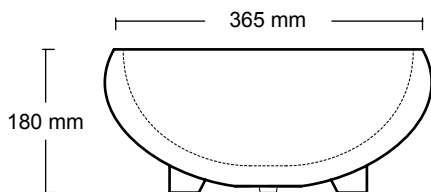

H: 16 CM

⚖️ 25 KG

design by Valentino Marengo
2017

580 mm

330 mm

435 mm

125 mm

CALDERA

D: 43.5 CM
BASE: 33 CM
H: 12.5 CM

⚠ 7 KG

design by Valentino Marengo
2017

BULBO

D: 40 x 36.5
BASE: 28 CM
H: 18 CM

⚖️ 14 KG

design by Valentino Marengo
2017

345 mm

140 mm

185 mm

OBLIQUO

D: 34.5 CM
H: 18.5 x 14 CM

7 KG

design by Valentino Marengo
2017

IMMISSIO 70

70 x 45 CM

H: 1 4 CM

⚖ 28 KG

design by Valentino Marengo
2017

700 mm

IMMISSIO 60

58 x 38 CM

H: 16 CM

⚠ 24 KG