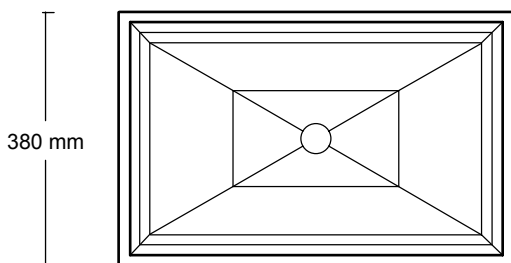

WASHBASIN

TRACCIA

70 x 45 CM

H: 14 CM

⚖️ 28 KG

design by Valentino Marengo
2017

OMBRA

58 x 38 CM

H: 16 CM

⚖️ 25 KG

design by Valentino Marengo
2017

580 mm

330 mm

435 mm

125 mm

CALDERA

D: 43.5 CM
BASE: 33 CM
H: 12.5 CM

⚠ 7 KG

design by Valentino Marengo
2017

BULBO

D: 40 x 36.5
BASE: 28 CM
H: 18 CM

⚖️ 14 KG

design by Valentino Marengo
2017

345 mm