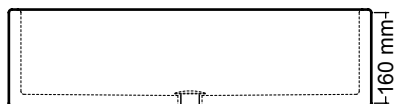

D: 43.5 CM
BASE: 33 CM
H: 12.5 CM

⚠ 7 KG

design by Valentino Marengo
2017

BULBO

D: 40 x 36.5
BASE: 28 CM
H: 18 CM

⚖️ 14 KG

design by Valentino Marengo
2017

345 mm

140 mm

185 mm

OBLIQUO

D: 34.5 CM
H: 18.5 x 14 CM

7 KG

design by Valentino Marengo
2017

IMMISSIO 70

70 x 45 CM

H: 1 4 CM

⚖ 28 KG

design by Valentino Marengo
2017

700 mm

IMMISSIO 60

58 x 38 CM

H: 16 CM

⚠ 24 KG