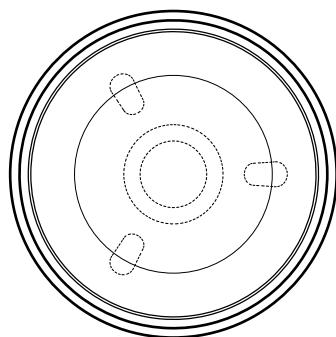

H: 16 CM

⚖️ 25 KG

design by Valentino Marengo
2017

580 mm

330 mm

435 mm

125 mm

CALDERA

D: 43.5 CM
BASE: 33 CM
H: 12.5 CM

⚠ 7 KG

design by Valentino Marengo
2017

BULBO

D: 40 x 36.5
BASE: 28 CM
H: 18 CM

⚖️ 14 KG

design by Valentino Marengo
2017

345 mm

140 mm

185 mm

OBLIQUO

D: 34.5 CM
H: 18.5 x 14 CM

7 KG

design by Valentino Marengo
2017

IMMISSIO 70

70 x 45 CM

— 170 mm —

— 300 mm —

CIRCUM 3826

D: 38 CM

BASE: 26.5 CM

H: 26 CM

⚖ 10 KG

design by Urbi et Orbi
2013