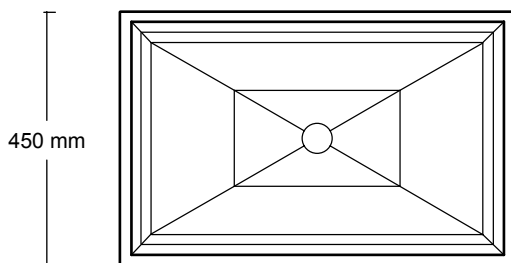

H: 16 CM

⚖️ 25 KG

design by Valentino Marengo
2017

580 mm

330 mm

435 mm

125 mm

CALDERA

D: 43.5 CM
BASE: 33 CM
H: 12.5 CM

⚠ 7 KG

design by Valentino Marengo
2017

BULBO

D: 40 x 36.5
BASE: 28 CM
H: 18 CM

⚖️ 14 KG

design by Valentino Marengo
2017

345 mm

140 mm

185 mm

OBLIQUO

D: 34.5 CM
H: 18.5 x 14 CM

7 KG

design by Valentino Marengo
2017

IMMISSIO 70

70 x 45 CM

H: 1 4 CM

⚖ 28 KG

design by Valentino Marengo
2017

700 mm

IMMISSIO 60

58 x 38 CM

H: 16 CM

⚠ 24 KG