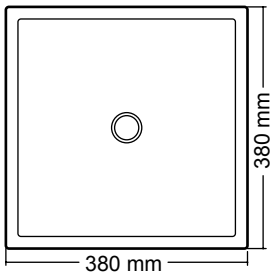

D: 43.5 CM
BASE: 33 CM
H: 12.5 CM

⚠ 7 KG

design by Valentino Marengo
2017

BULBO

D: 40 x 36.5
BASE: 28 CM
H: 18 CM

⚖️ 14 KG

design by Valentino Marengo
2017

345 mm

H: 1 4 CM

⚖ 28 KG

design by Valentino Marengo
2017

700 mm

IMMISSIO 60

58 x 38 CM

H: 16 CM

⚠ 24 KG

design by Urbi et Orbi

2012

IMMISSIO 40

38 x 38 CM

H: 16 CM

⚠ 18 KG

design by Urbi et Orbi

2012

CONICIS 60

59 x 39 CM

H: 16 CM

🏠 19 KG

design by Urbi et Orbi

2013

CONICIS 40

39 x 39 CM