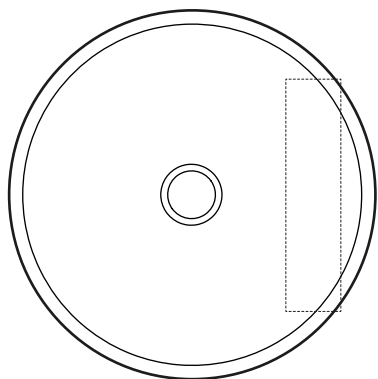

H: 16 CM

⚖️ 25 KG

design by Valentino Marengo
2017

580 mm

330 mm

435 mm

125 mm

CALDERA

D: 43.5 CM
BASE: 33 CM
H: 12.5 CM

⚠ 7 KG

design by Valentino Marengo
2017

BULBO

D: 40 x 36.5
BASE: 28 CM
H: 18 CM

⚖️ 14 KG

design by Valentino Marengo
2017

345 mm

140 mm

185 mm

OBLIQUO

D: 34.5 CM
H: 18.5 x 14 CM

7 KG

design by Valentino Marengo
2017

IMMISSIO 70

70 x 45 CM

H: 1 4 CM

⚖ 28 KG

design by Valentino Marengo
2017

700 mm

IMMISSIO 60

58 x 38 CM

H: 16 CM

⚠ 24 KG