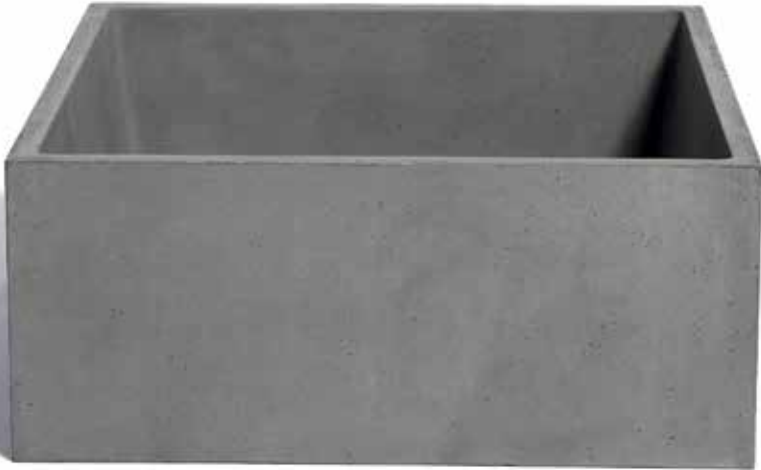

design by Urbi et Orbi

2012

IMMISSIO 40

38 x 38 CM

H: 16 CM

⚠ 18 KG

design by Urbi et Orbi

2012