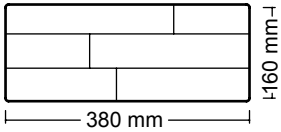

H: 16 CM

🏠 15 KG

design by Urbi et Orbi
2013

INVIVO 60

58 x 38 CM

H: 16 CM

⚖ 25 KG

design by Urbi et Orbi
2013